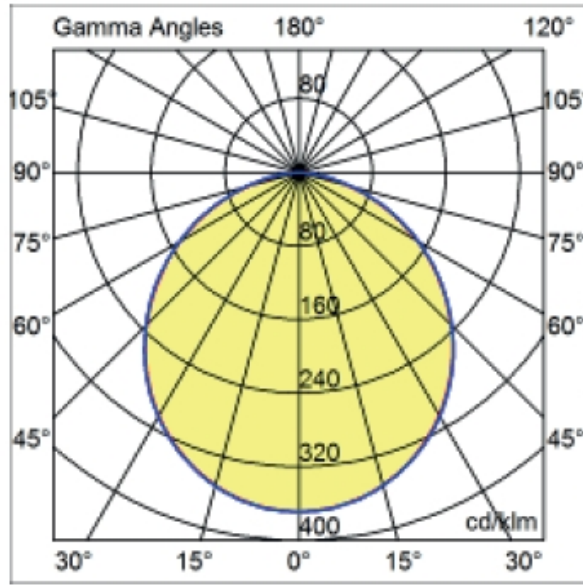

DIXIT RA7 RECESSED

E5612021

PROJECT	
TYPE	
SPECIFIER	
QUANTITY	
DATE	

E