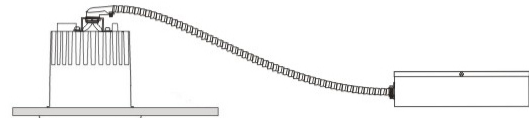

Ø70mm
2 3/4"

4 3/4"
121mm