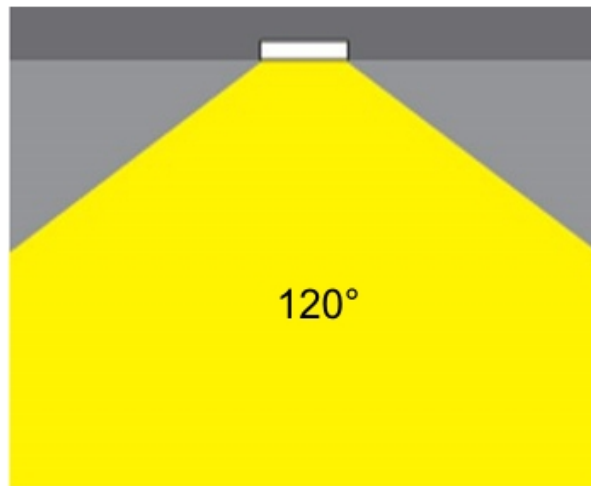

DIXIT RA7 RECESSED

E5612021

PROJECT	
TYPE	
SPECIFIER	
QUANTITY	
DATE	

E